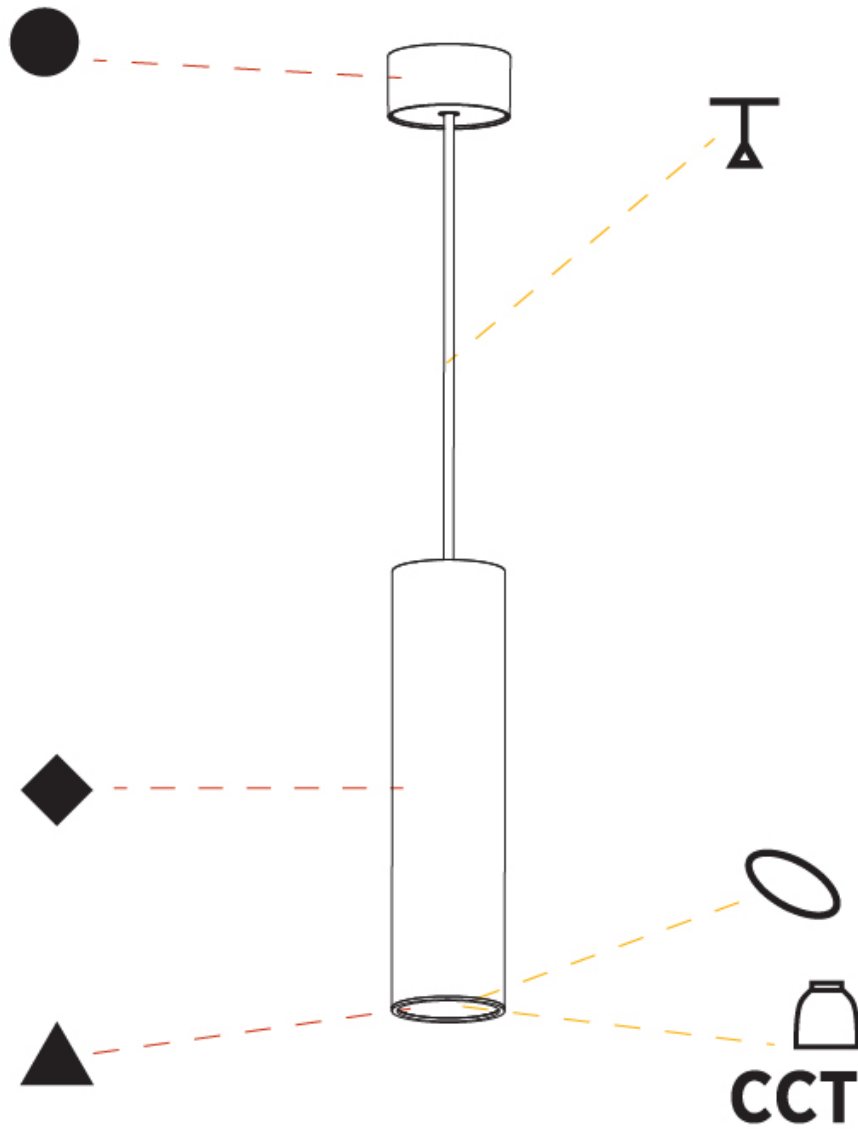

HANGOVER MONOPOINT SURFACE CANOPY SUSPENSION

A300167-

PROJECT
TYPE
SPECIFIER
QUANTITY
DATE