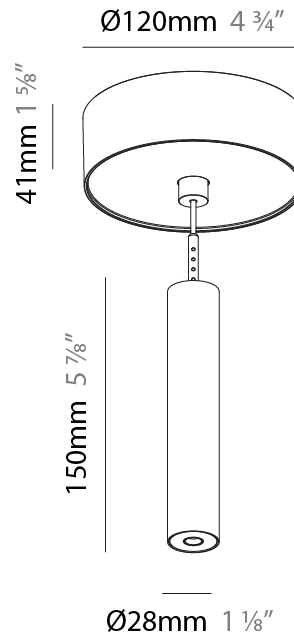

Series: Hangover
Subseries: Hangover Plug Monopoint Surface Canopy
Brand: Prolight
Division: Architectural
Mounting Type: Suspension
Mounting Location: Ceiling
Subcategory: Pendant

PHYSICAL

Shape: Cylinder
Diameter (mm): 28
Diameter (in): 1 1/8
Height (mm): 150
Height (in): 5 7/8
Max. Overall Height (mm): 2150
Max. Overall Height (in): 84 3/8
Light Distribution: Downlight
Weight (kg): 0.422
Weight (lbs): 0.93
Fixture Finish: SSR / BKV / CWI / CRY / HAB / LAG / UFT / ITA / RUA / RUR / MIC / FTG / MYG / TWT / LOD / PUS / FRO / FUP / KIA / POP / BLS / SPG / MEY / GOH / GUM / CHC / COM / ABZ / JAG / OBR / MOS / ROR
Fixture Material: Aluminum
Cable Details: 2000mm or 4000mm Black Cable

ELECTRICAL

Lamp Type: LED (Zhaga Standard)
Input Wattage (W): 6.6
Total Output Wattage (W): 6
Dimming: Tri-Mode (Non-Dimming and Phase Dimming (120Vac only) and 0-10V Dimming)
Driver Included: Yes
Driver Location: External
Driver Type: Constant Current - Universal
Driver Class: Class 2
Housing: ENCP3 w/Quick Connect
Input Voltage (V): 120 - 277
Constant Current (MA): 500

LED

Number of LEDs: 1
Color Temperature (°K): 2700 / 3000 / 4000
Max. Delivered Lumen (lm): 330 / 360 / 380
CRI: >90 CRI
Efficiency (%): 86
Lamp Life (hrs): 50000
Upon Request: ***3500K available in minimum quantities (larger quantities upon request)

OPTICAL

Optic°: 24 / 32 / 34 / 55 / 58

RATINGS AND CERTIFICATIONS

Certified By: Certified for North American Standards
IP rating: IP20