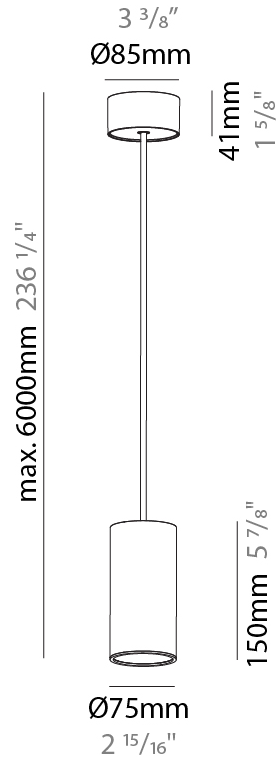

GENERAL

Series: Hangover
Subseries: Hangover Monopoint Surface Canopy
Brand: Prolicht
Division: Architectural
Mounting Type: Suspension
Mounting Location: Ceiling
Subcategory: Pendant

PHYSICAL

Shape: Cylinder
Diameter (mm): 75
Diameter (in): 2 ¹⁵/₁₆
Height (mm): 150
Height (in): 5 ⁷/₈
Max. Overall Height (mm): 2150
Max. Overall Height (in): 84 ⁵/₈
Light Distribution: Direct
Diffuser: Shine Ring 0-6
Fixture Finish: SSR / BKV / CWI / CRY / HAB / LAG / UFT / ITA / RUA / RUR / MIC / FTG / MYG / TWT / LOD / PUS / FRO / FUP / KIA / POP / BLS / SPG / MEY / GOH / GUM / CHC / COM / ABZ / JAG / OBR / MOS / ROR
Fixture Material: Aluminum
Cable Details: 2000mm / 6000mm Cable in White / Black / Orange / Red

ELECTRICAL

Lamp Type: LED (Zhaga Standard)
Input Wattage (W): 10.95
Total Output Wattage (W): 9.18
Dimming: Non-Dimmable
Driver Included: Yes
Driver Location: Integrated
Driver Type: Constant Current
Driver Class: Class 2
Input Voltage (V): 120
Constant Current (MA): 500
Upon Request: Remote: 0-10Vdc dimming / Phase dimming 120Vac / Non-dimming 120/277Vac

LED

Number of LEDs: 1
Color Temperature (°K): 2700 / 3000 / 4000
Max. Delivered Lumen (lm): 923
CRI: >90 CRI
Efficiency (%): 86
Lamp Life (hrs): 50000

OPTICAL

Reflector°: 18 / 36 / 52

RATINGS AND CERTIFICATIONS

Certified By: Certified for North American Standards
IP rating: IP20