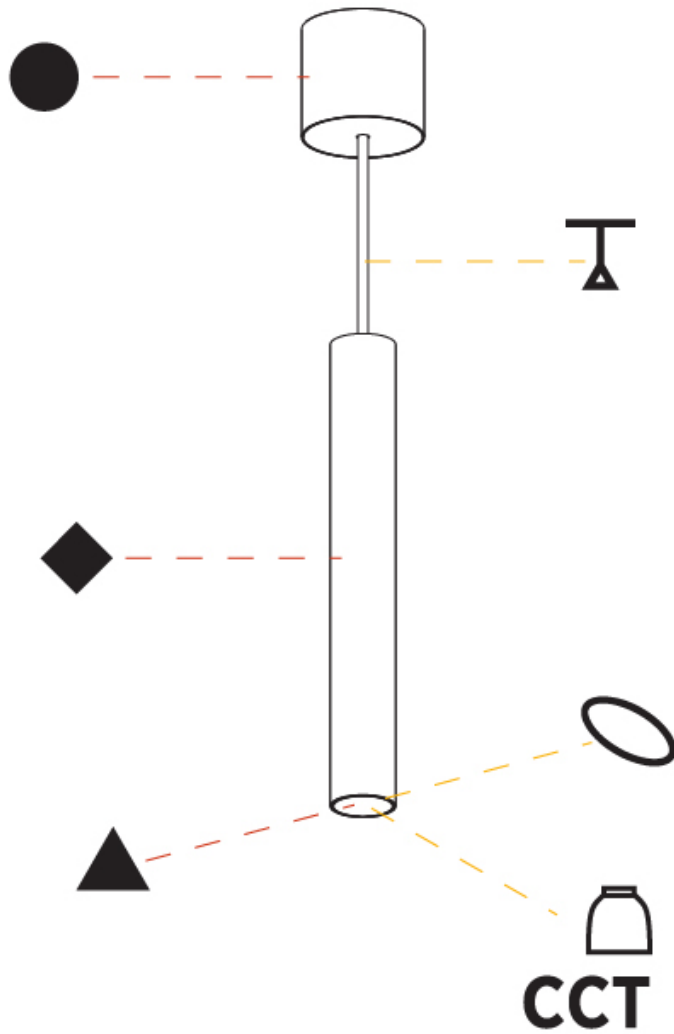

HANGOVER MONOPOINT SURFACE CANOPY SUSPENSION

A300154-

PROJECT
TYPE
SPECIFIER
QUANTITY
DATE

A